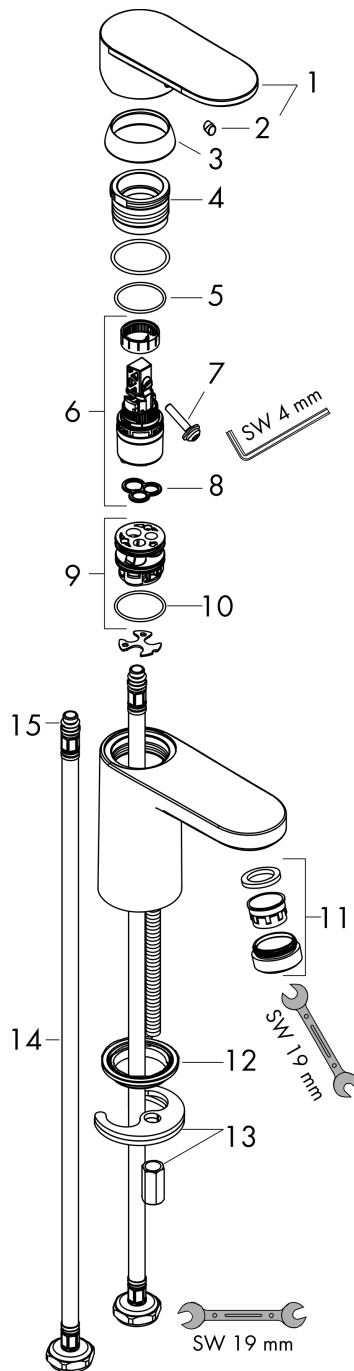

Vernis Blend
Single lever basin mixer 100 without waste set
 Finish: **Chrome** Article Number: **71580000**

Description

product features

- ComfortZone 100
- projection: 108 mm
- spout height: 88 mm
- spray type: normal spray
- swiveling spray former
- maximum flow rate at 3 bar: 5 l/min
- ceramic cartridge
- temperature limitation adjustable
- suitable for continuous flow water heaters
- connection type: G 3/8 connections
- connection dimension: DN15

Technology

Product image

Scale drawing

Flowchart

Vernis Blend
Single lever basin mixer 100 without waste set
 Finish: **Chrome** Article Number: **71580000**

Exploded Drawing

Year of production: >01/21

Vernis Blend
Single lever basin mixer 100 without waste set
 Finish: **Chrome** Article Number: **71580000**

Spare part list

Year of production: >01/21

Pos.	Description	Article Number	PC	PU
1	handle	93678000	8	1
2	screw cover	96338000	1	1
3	flange	93680000	3	1
4	nut	93681000	6	1
5	O-ring 24x1,5	98434000	1	1
6	cartridge, assy	97685000	11	1
7	locking screw for handle	95140000	2	1
8	seal	98865000	8	1
9	adapter for cartridge	98866000	8	1
10	O-ring 23x2	98398000	1	1
11	aerator swivelling M24x1 (5 l/min)	93834000	6	1
12	seal Ø 42	98722000	2	1
13	fixing set	96016000	8	1
14	connection hose 600 mm M8x0,75 G3/8	96556000	7	1
15	O-ring 7x1,5	98422000	1	1