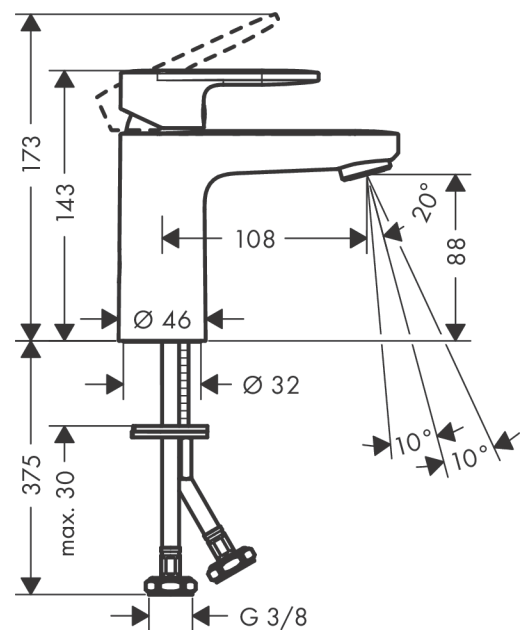

Vernis Blend
Single lever basin mixer 100 without waste set
 Finish: **Chrome** Article Number: **71580000**

Description

product features

- ComfortZone 100
- projection: 108 mm
- spout height: 88 mm
- spray type: normal spray
- swiveling spray former
- maximum flow rate at 3 bar: 5 l/min
- ceramic cartridge
- temperature limitation adjustable
- suitable for continuous flow water heaters
- connection type: G 3/8 connections
- connection dimension: DN15

Technology

Product image

Scale drawing

Flowchart

Vernis Blend
Single lever basin mixer 100 without waste set
 Finish: **Chrome** Article Number: **71580000**

Exploded Drawing

Year of production: >01/21

Vernis Blend
Single lever basin mixer 100 without waste set
 Finish: **Chrome** Article Number: **71580000**

Spare part list

Year of production: >01/21

Pos.	Description	Article Number	PC	PU
1	handle	93678000	8	1
2	screw cover	96338000	1	1
3	flange	93680000	3	1
4	nut	93681000	6	1
5	O-ring 24x1,5	98434000	1	1
6	cartridge, assy	97685000	11	1
7	locking screw for handle	95140000	2	1
8	seal	98865000	8	1
9	adapter for cartridge	98866000	8	1
10	O-ring 23x2	98398000	1	1
11	aerator swivelling M24x1 (5 l/min)	93834000	6	1
12	seal Ø 42	98722000	2	1
13	fixing set	96016000	8	1
14	connection hose 600 mm M8x0,75 G3/8	96556000	7	1
15	O-ring 7x1,5	98422000	1	1