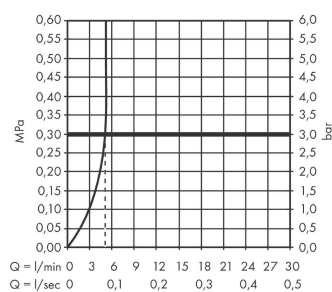

Vernis Blend
Single lever basin mixer 100 without waste set
 Finish: **Chrome** Article Number: **71580000**

Description

product features

- ComfortZone 100
- projection: 108 mm
- spout height: 88 mm
- spray type: normal spray
- swiveling spray former
- maximum flow rate at 3 bar: 5 l/min
- ceramic cartridge
- temperature limitation adjustable
- suitable for continuous flow water heaters
- connection type: G 3/8 connections
- connection dimension: DN15

Technology

Product image

Scale drawing

Flowchart

Vernis Blend
Single lever basin mixer 100 without waste set
 Finish: **Chrome** Article Number: **71580000**

Exploded Drawing

Year of production: >01/21

Vernis Blend
Single lever basin mixer 100 without waste set
 Finish: **Chrome** Article Number: **71580000**